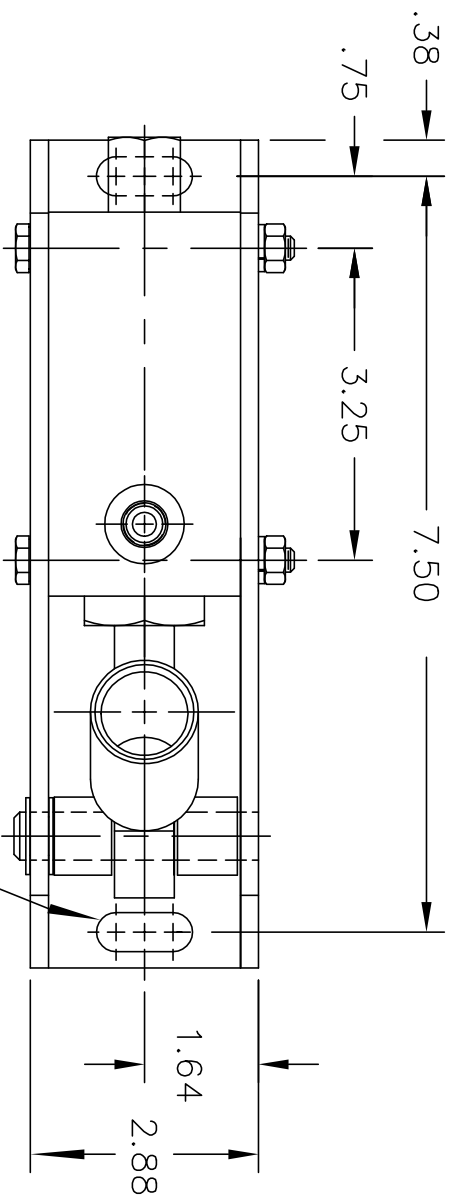

Star Hydraulics, LLC  
 Double Acting Hand Pump  
 No Release or Overload Valve  
 No Reservoir  
 Model PDA4

INTAKE PORT  
 No. 6 SAE O-RING PORT  
 (.5625-18 UNF-2B)

OUTLET PORT  
 No. 6 SAE O-RING PORT  
 (.5625-18 UNF-2B)