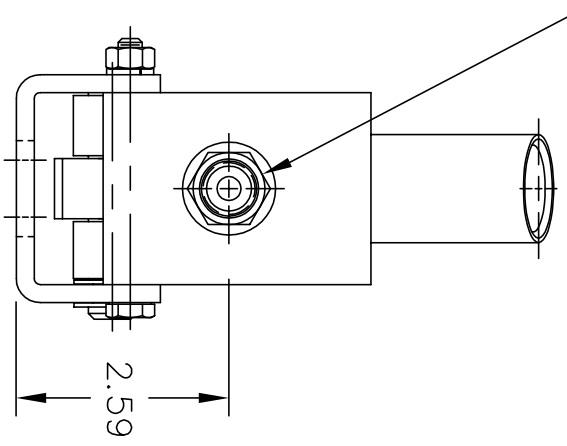

Star Hydraulics, LLC  
 Double Acting Hand Pump  
 No Release or Overload Valve  
 No Reservoir  
 Model PDA4

INTAKE PORT  
 No. 6 SAE O-RING PORT  
 (.5625-18 UNF-2B)

OUTLET PORT  
 No. 6 SAE O-RING PORT  
 (.5625-18 UNF-2B)